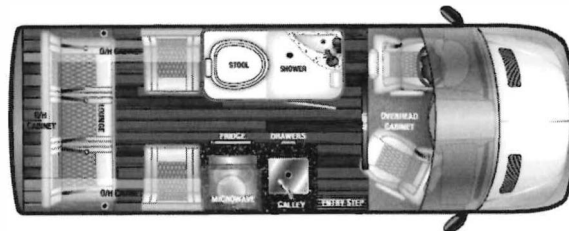

EXTERIOR SELECTIONS				
	BATTERY & A/C PACKAGES (REQUIRED SELECTION)	PRICE	EXTERIOR COLOR	PRICE
450-60716	☒ 540 ANYWHERE PACKAGE (STANDARD): 3000W Inverter, 540Ah Lithium Batteries, Charge Controller, 110V Rooftop A/C w/Heat Strip, Aux. Diesel Air/Water Heater, 245W Solar	$ -	ARCTICWHITEEXT ☐ ARCTIC WHITE HIGHSILVEREXT ☐ HIGH-TECH SILVER OBSIDIANBLACKEXT ☐ OBSIDIAN BLACK OTHER ☒ OTHER OEM COLOR: Blue Grey	$ - $ 1,823 $ 1,823 $ -
450-6061	☒ AWNING PACKAGE (STANDARD): Power Awning with Built In LED Lighting	$ -	10543 ☒ 17" BLACK ALUM. WHEELS, A/T TIRES (144") 10544 ☐ 18" ALUMINUM WHEELS, MICHELIN A/S TIRES (144")	$ - $ 3,743
450-125	☒ RUGGED ROOF APPEARANCE PACKAGE: Custom Aluminum Powder Coated Roof Rack with Ladder	$ 5,993		
TBD	☒ REAR TIRE CARRIER w/MATCHING SPARE	$ 4,493