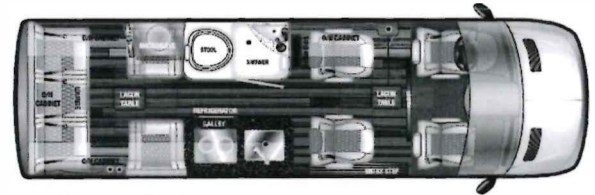

EXTERIOR SELECTIONS			
	PRICE		PRICE
450-60716	☒ ANYWHERE PACKAGE: (INCLUDED AS STANDARD) $ -	ARCTICWHITEEXT	☒ ARCTIC WHITE $ -
	1080 Ah Lithium, 3000 Watt Inverter, 340 Watts of Auxiliary Solar Power, Dual Alternator, Auxiliary Air/Water Heater. 110V Rooftop A/C	HIGHSILVEREXT	☐ HIGH-TECH SILVER $ 1,823
		OBSDIANBLACKEXT	☐ OBSDIAN BLACK $ 1,823
		OTHER	☐ OTHER OEM COLOR: $ -
		6351	☐ CUSTOM PARTIAL PAINT: $ 2,993
		1620-1	☐ CUSTOM FULL BODY PAINT: $ 19,493
450-10545	☐ MB RV SUSPENSION BUNDLE w/ENHANCEMENT: $ -		
	Timbren-2WD, Sumo Springs-AWD (INCLUDED AS STANDARD)		
450-6061	☒ AWNING PACKAGE: (INCLUDED AS STANDARD) $ -	1335	☒ WHEELS & TIRES (REQUIRED SELECTION) $ -
	Power Awning with Built In LED Lighting and Seismic Sensor		16" POLISHED ALUMINUM WHEELS, OEM TIRES (STD.)
450-10072	☒ AIR-RIDE SUSPENSION PACKAGE: $ 14,843		
	VB Rear Air-ride Suspension Upgrade		
450-125	☐ RUGGED ROOF APPEARANCE PACKAGE: $ 5,993		
	Custom Aluminum Powder coated Roof Rack with Ladder		

V-RV 7 Passenger Rear Lounge