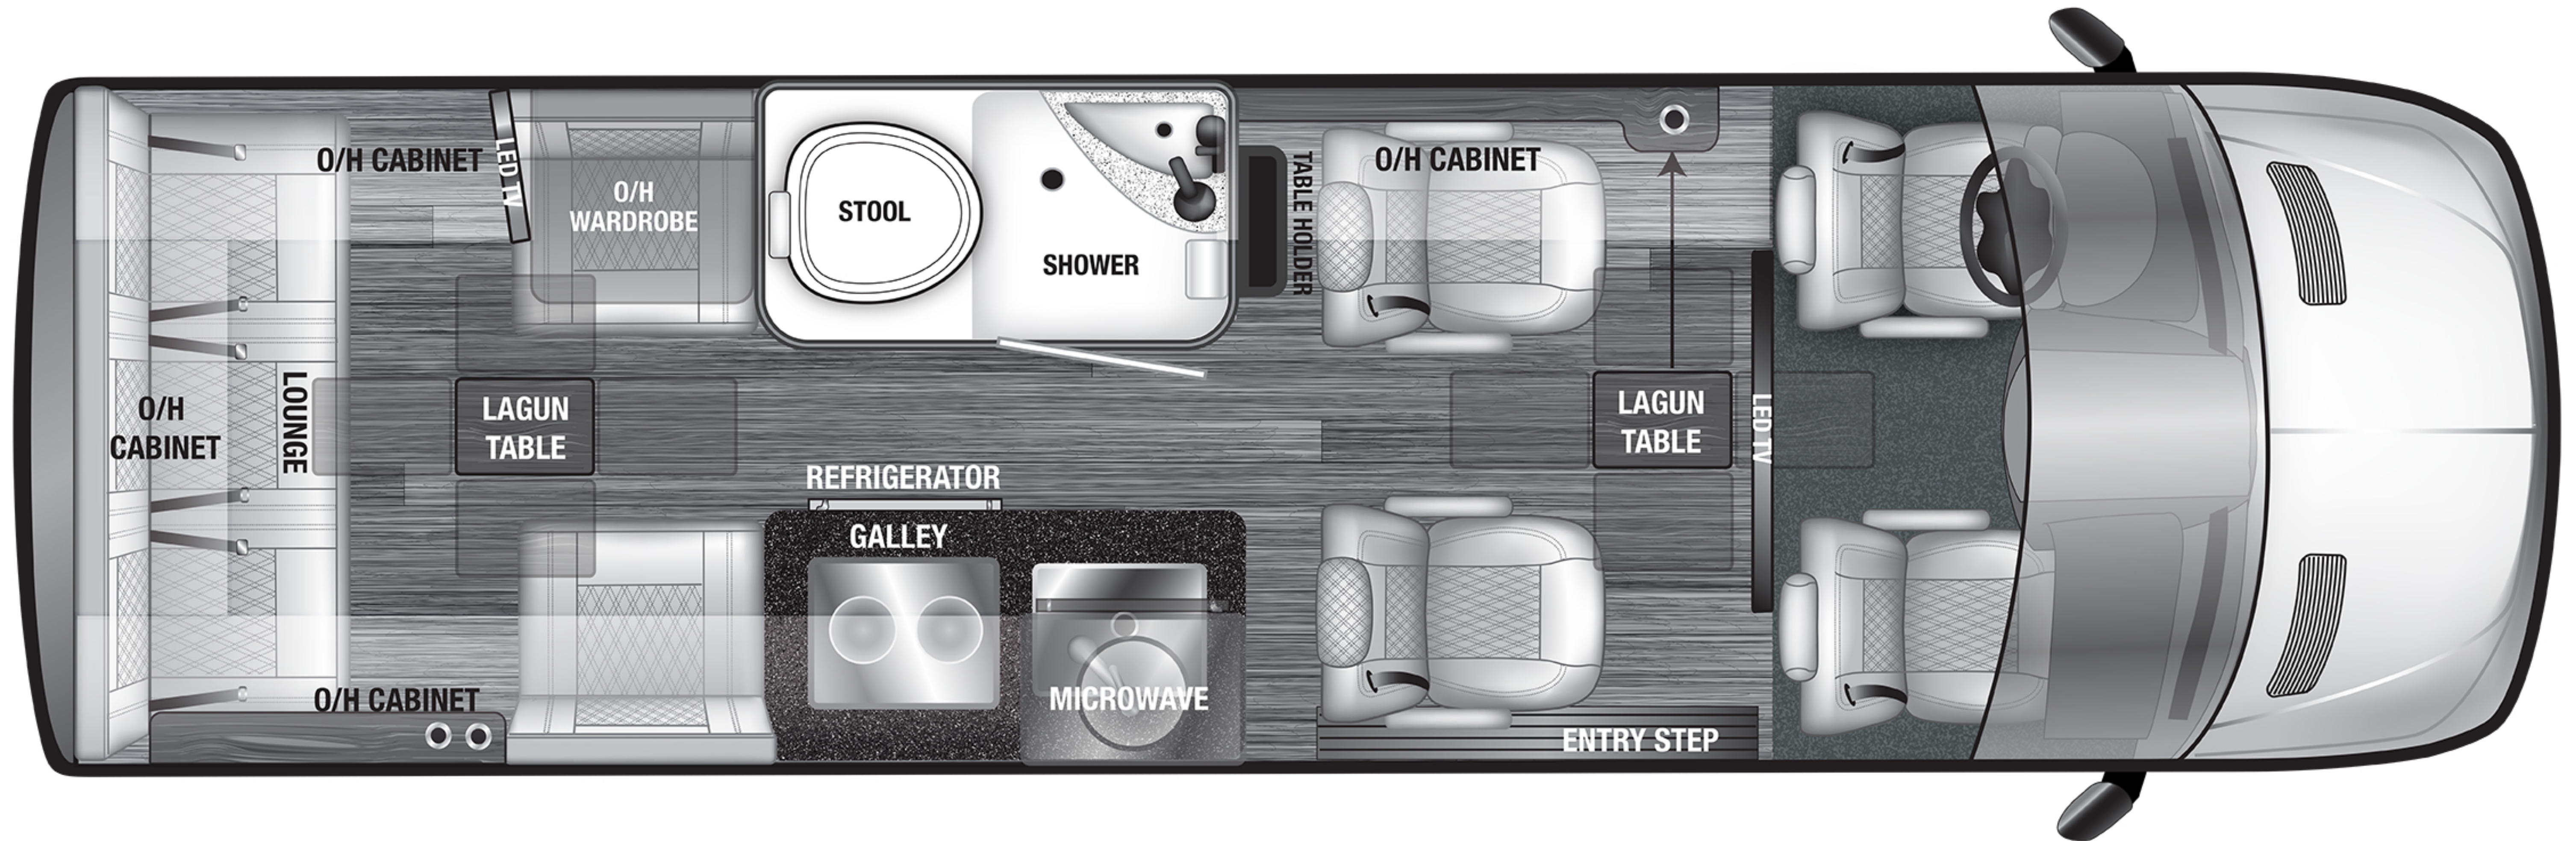

V-RV 7RL

Description: 7 Passenger, 2 Rear Lounge