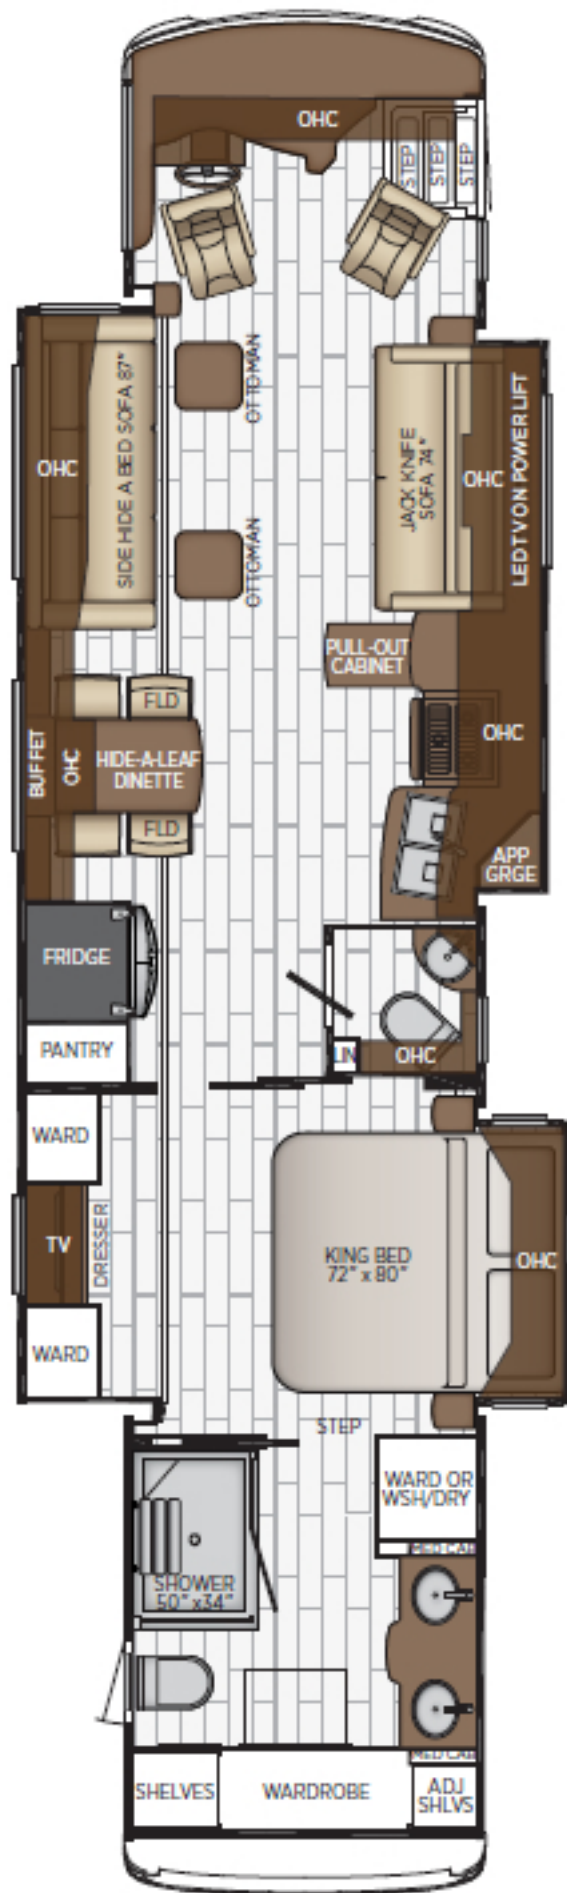

Length: 43' 09"

4369

Length	43'09"
Width	101.5"
App. Overall Height	13'00"
Interior Width	95.5"
Interior Height	83"
Grey Tank	65 gal.
Sewage Tank	45 gal.
Water Tank	105 gal.
Propane Tank	22 gal.
Furnace	50,000 btu