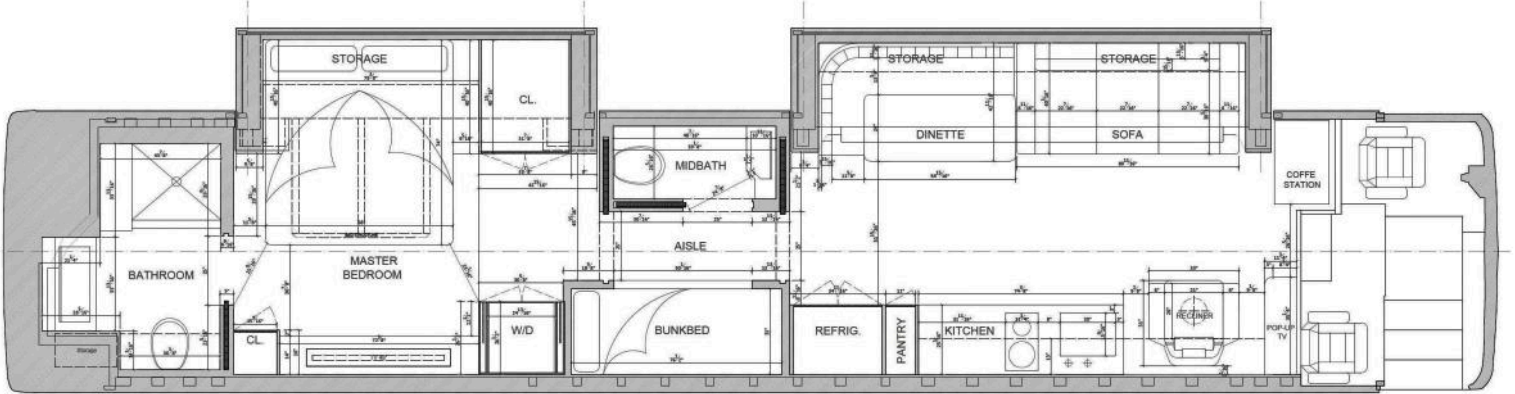

2026 LOKI Coach Quad Slide L O K I C O A C H

LC023 Build Sheet

THE MOTORCOACH STORE

CONVERSION SPECIFICATIONS

Chassis Specifications

2025 Prevost H3-45 VIP
DOUBLE Slide-Out
Engine Volvo D13 500 HP & 1850 Ft. Lb.
Valid Self-Leveling Suspension
Overall Length - 45 Ft.
Wheelbase - 313.4 In.
Underfloor Storage - 505 Cu. Ft.
Fuel Tank - 200 Gal
Trailer Hitch Package (20,000 Lbs.)
Prevost Electronic Stability Program
Prevost Driver Assist - Line Departure Warning,
Emergency Braking, Adaptable Cruise Control
Automatic Fire Suppression System For Engine
Compartment
Tire Pressure Monitoring System
Led Low & High Beam Headlight
Led Lights In Engine Compartment
E-Mirrors

HVAC & Heating System

A/C Climate Control
Hybrid Electric/Diesel Heater
(Hot Water + Air)
Electric Heated Floor
4 X Dometic 15,000BTU A/C Penguin II
Automated Control Air Conditioning System
Ceiling Ducts For Air Conditioning / Heating
Dyson Vacuum Cleaner

Electrical / Energy System

40,000W Lithium Battery Bank
2,600W Solar Panels
Cummins Onan 12KW Inverter Generator
2X Victron 10K Inverter
100A Automatic Transfer Switch With Built In
Power
Qualification & Surge Protector
16A 24V Chassis Dedicated Battery Charger
Garmin Vehicle Management System

- Water & Energy Monitoring
- Lighting
- Awning & Windows
- Climate Control
- Fuse Resets

Lighting Presets For Different Moods
50 Ft. Shore Power Cord Reel + 50ft. Extension

Water Systems

172 Gal Freshwater Tank
115 Gal Grey & 60 Gal Black Water Tank
Electric Dump Valve For Each Tank
Electric Rinse Valve For Each Tank With Auto
Stop
Electric Valve To Fill Tank Or City Inlet With Auto
Stop For Tank Fill
Faucet In Plumbing Bay
Winterized Plumbing Bay
Individual Shut- Off
Garmin Control & Monitoring System
City Water Inlet