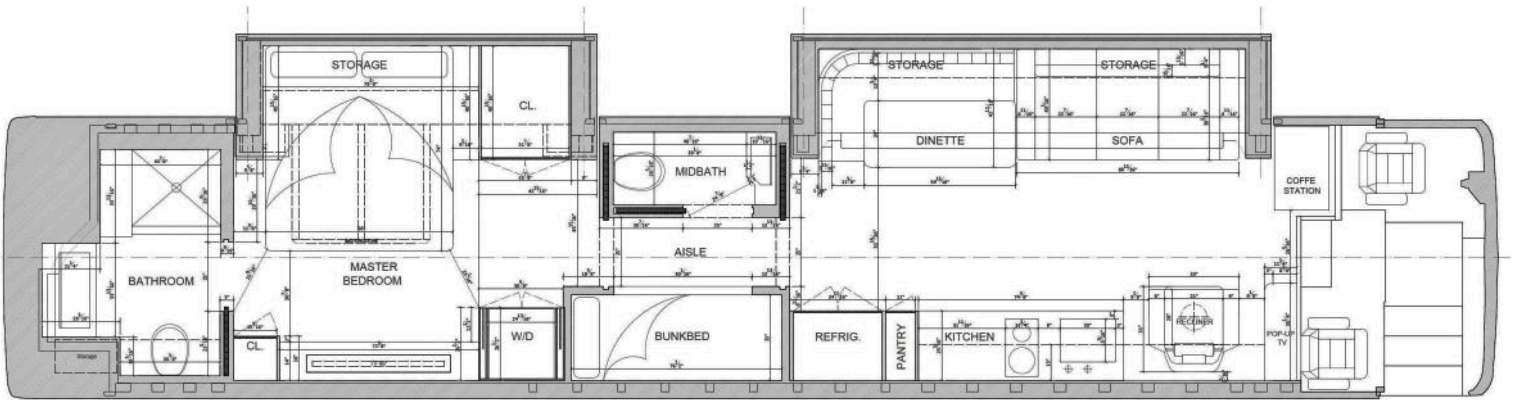

2026 LOKI Coach LC023 Build Sheet

L O K I C O A C H

THE MOTORCOACH STORE

CONVERSION SPECIFICATIONS

Chassis Specifications

2025 Prevost H3-45 VIP
DOUBLE Slide-Out
Engine Volvo D13 500 HP & 1850 Ft. Lb.
Valid Self-Leveling Suspension
Overall Length - 45 Ft.
Wheelbase - 313.4 In.
Underfloor Storage - 505 Cu. Ft.
Fuel Tank - 200 Gal
Trailer Hitch Package (20,000 Lbs.)
Prevost Electronic Stability Program
Prevost Driver Assist - Line Departure Warning,
Emergency Braking, Adaptable Cruise Control
Automatic Fire Suppression System For Engine
Compartment
Tire Pressure Monitoring System
Led Low & High Beam Headlight
Led Lights In Engine Compartment
E-Mirrors