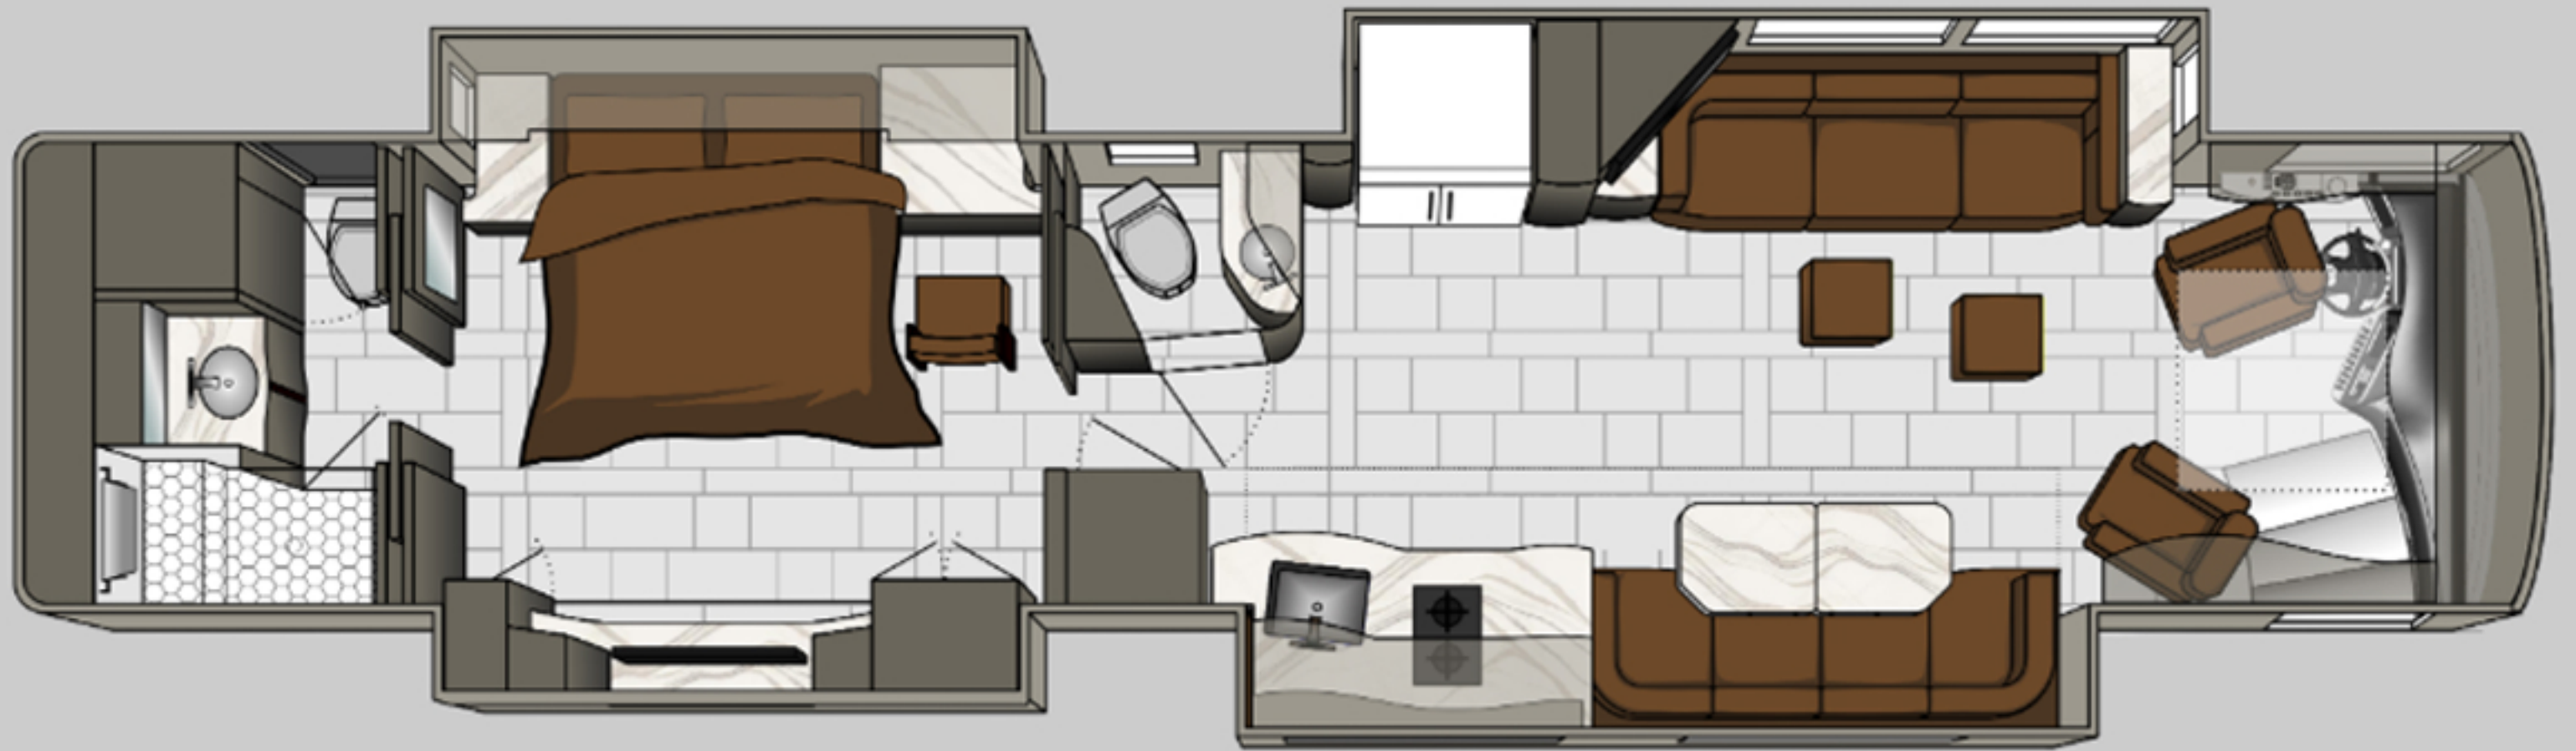

Presidential REALM FS605

LUXURY VILLA MASTER SUITE