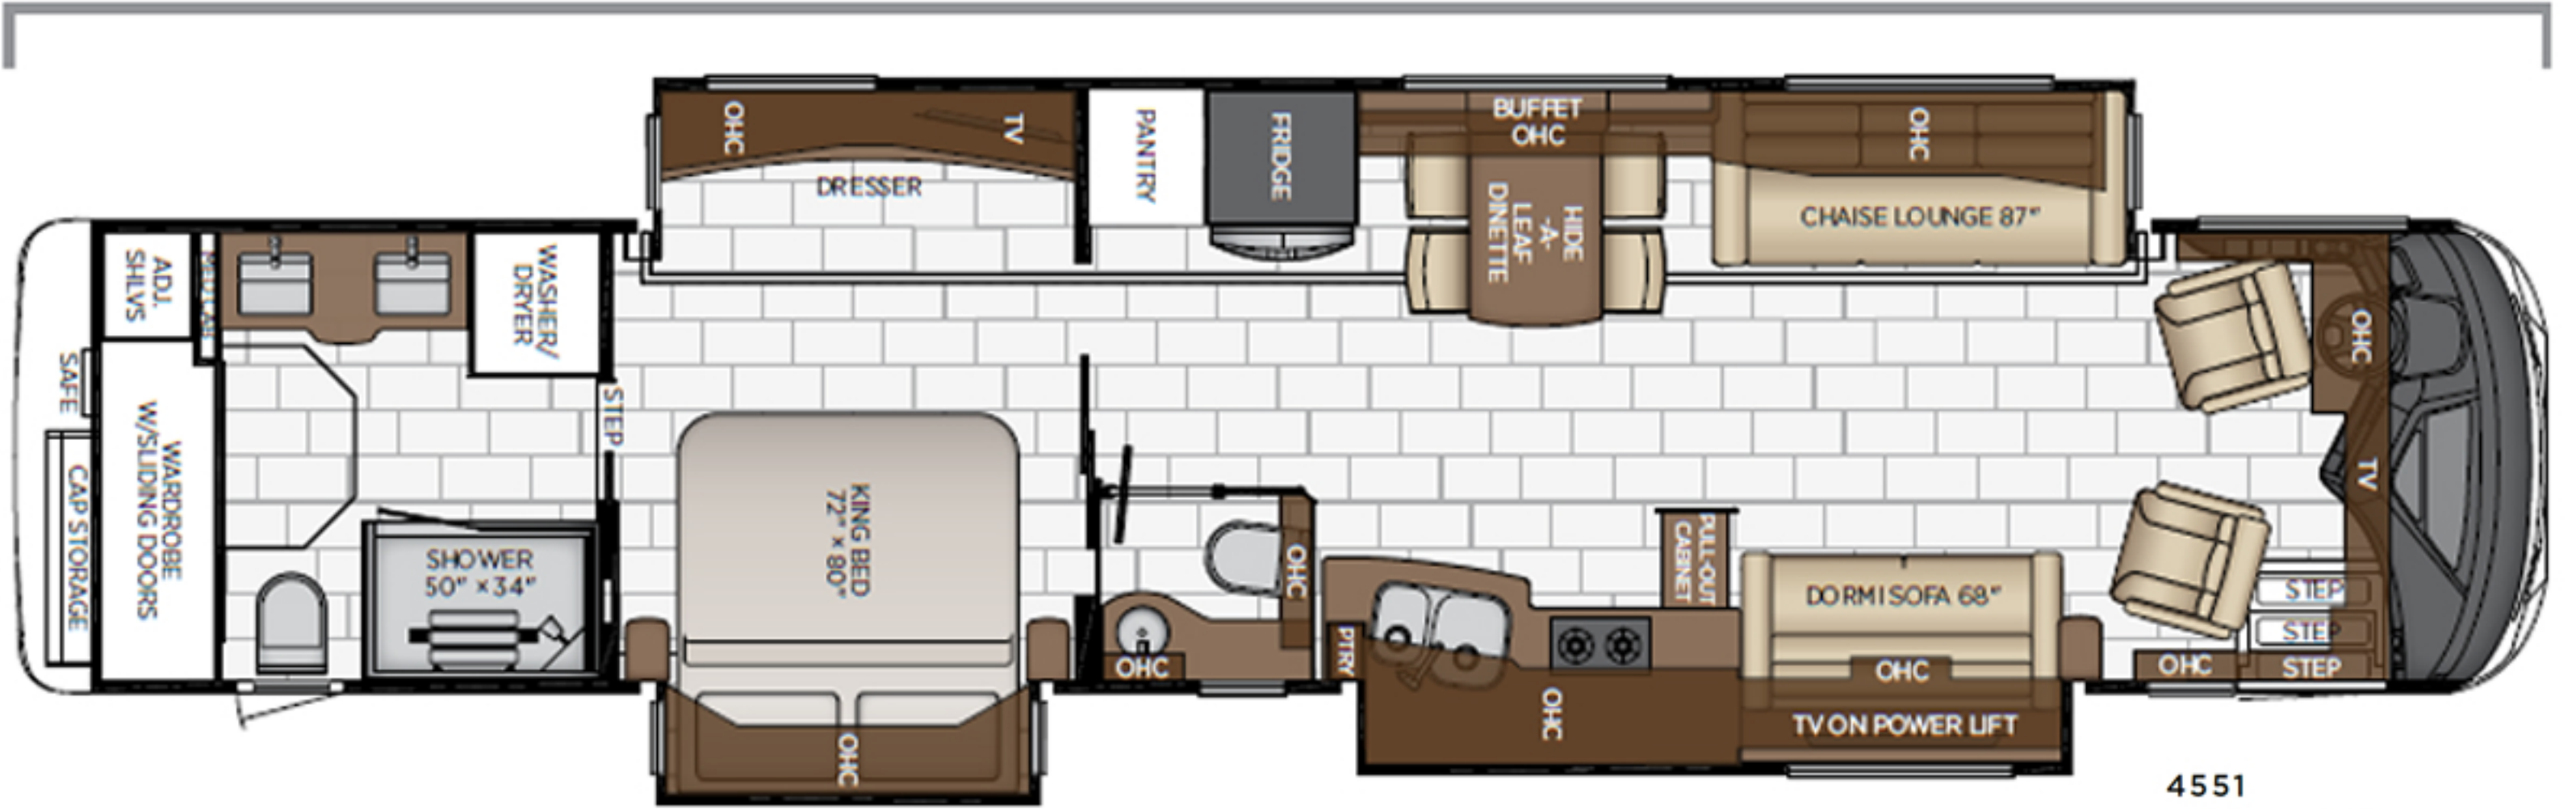

Length: 44' 10"

# 2020 NEWMAR MOUNTAIN AIRE 4551

## 4551

Length	44'10"
Width	101.5"
App. Overall Height	13'02"
Interior Width	95.5"
Interior Height	83"
Grey Tank	65 gal.
Sewage Tank	45 gal.
Water Tank	105 gal.
Propane Tank	22 gal.
Furnace	50,000 btu