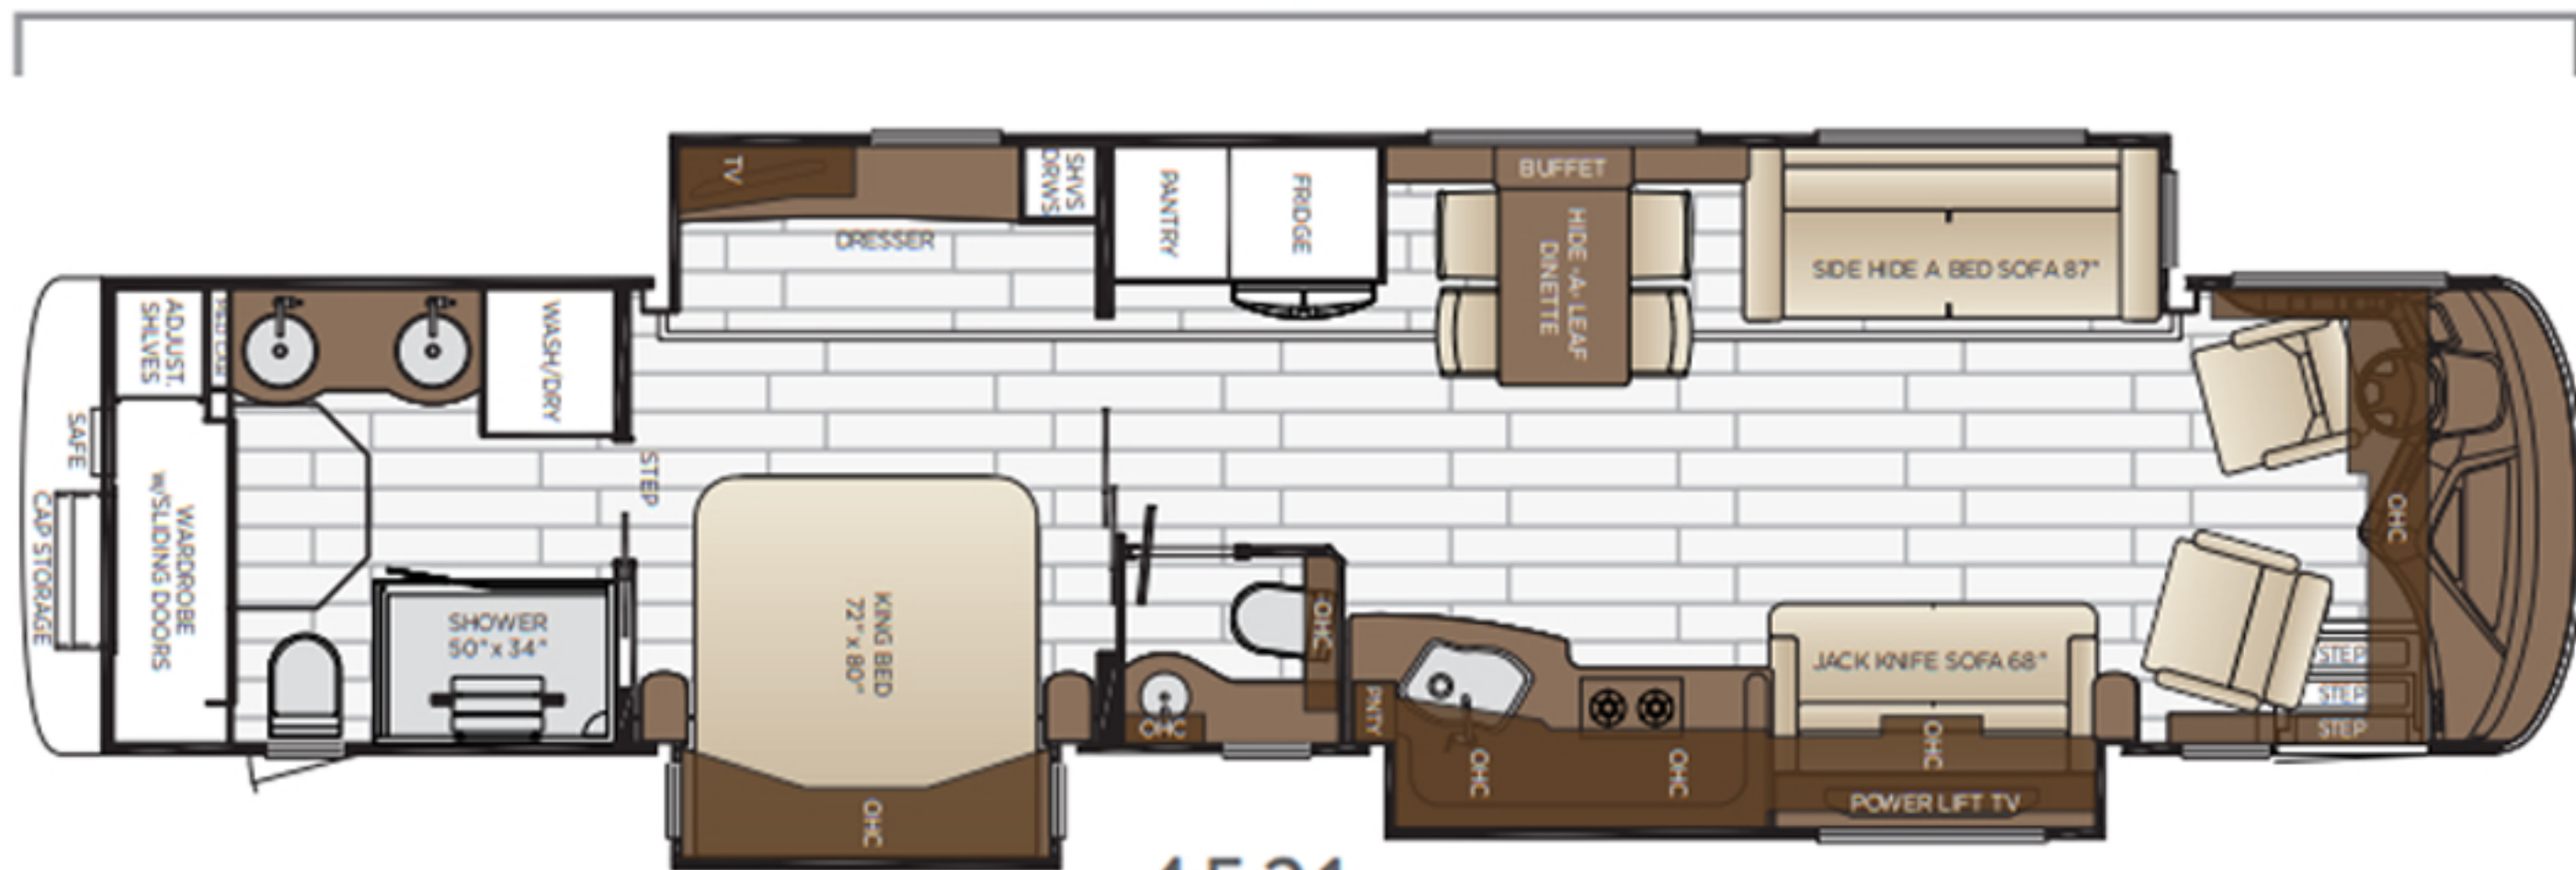

Length: 44' 10"

4531

2018 NEWMAR ESSEX 4531

Length	44'10"	Grey Tank	80 gal.
Width	101.5"	Sewage Tank	60 gal.
App. Overall Height	13'04"	Water Tank	105 gal.
Interior Width	95.5"	Propane Tank	22 gal.
Interior Height	80"	Furnace	50,000 btu