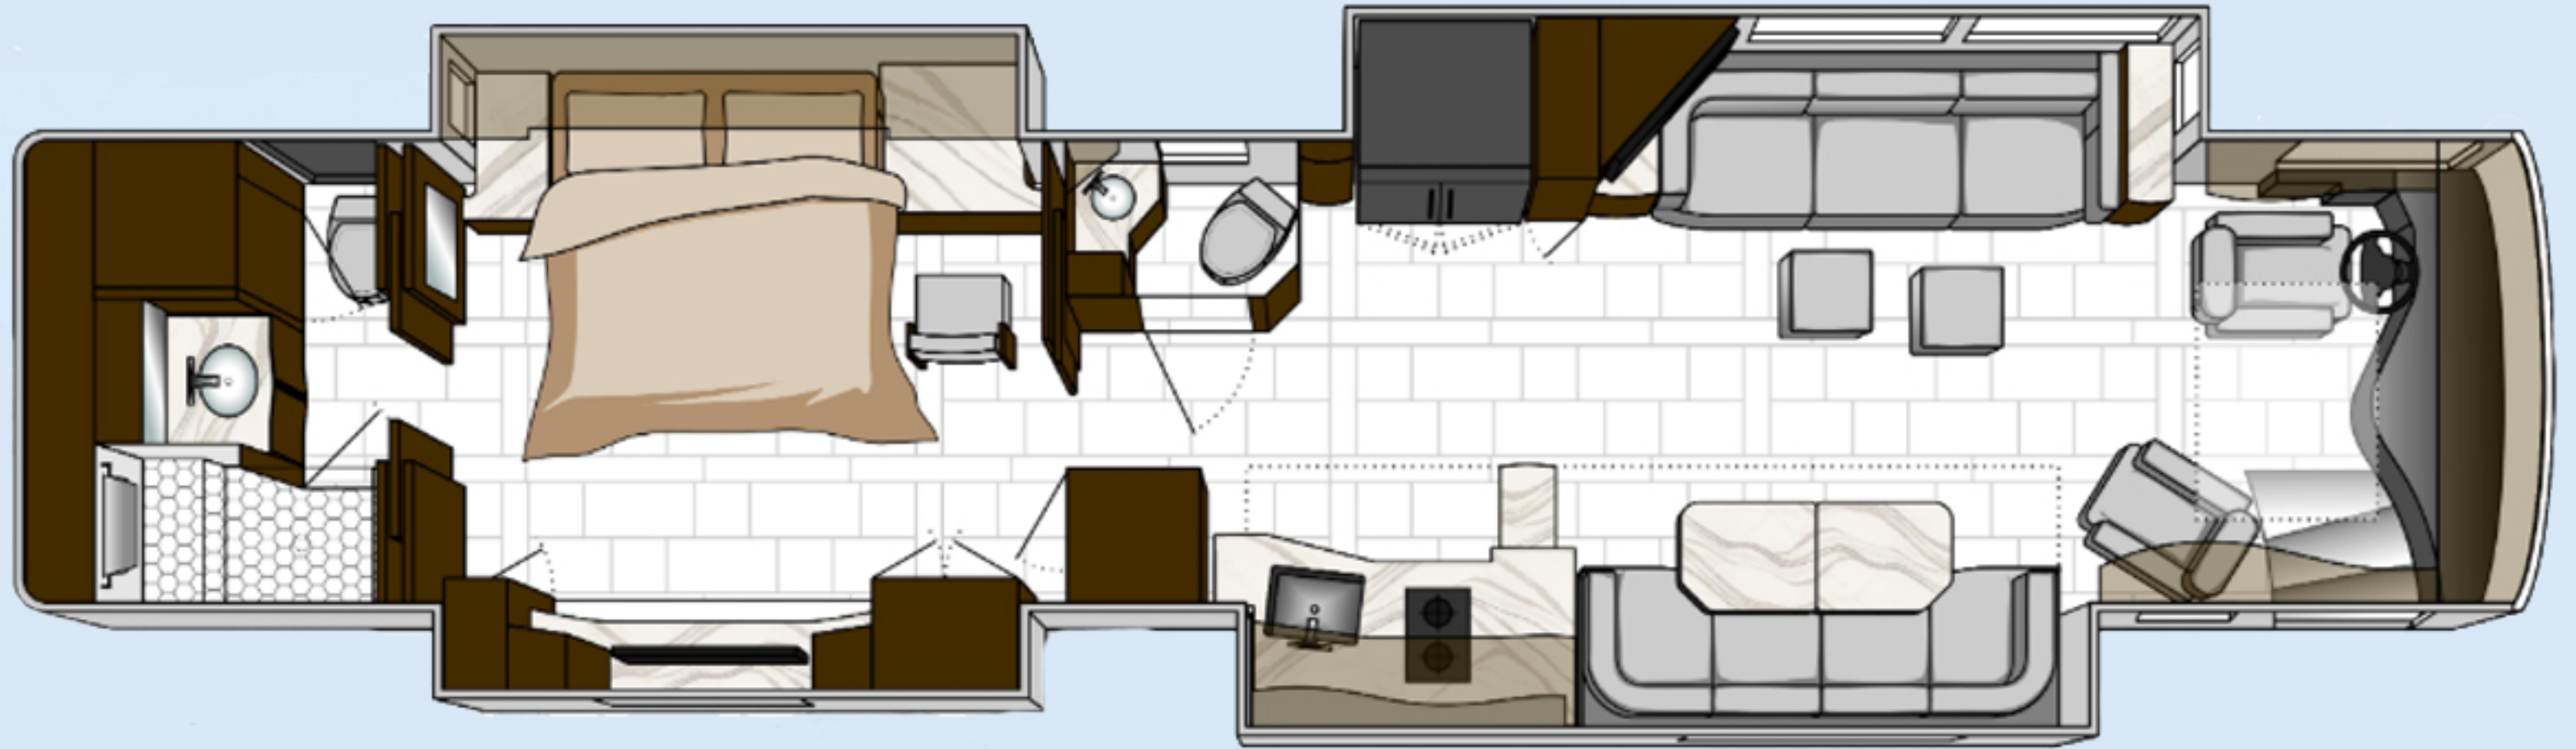

REALM FS605

LUXURY VILLA MASTER SUITE