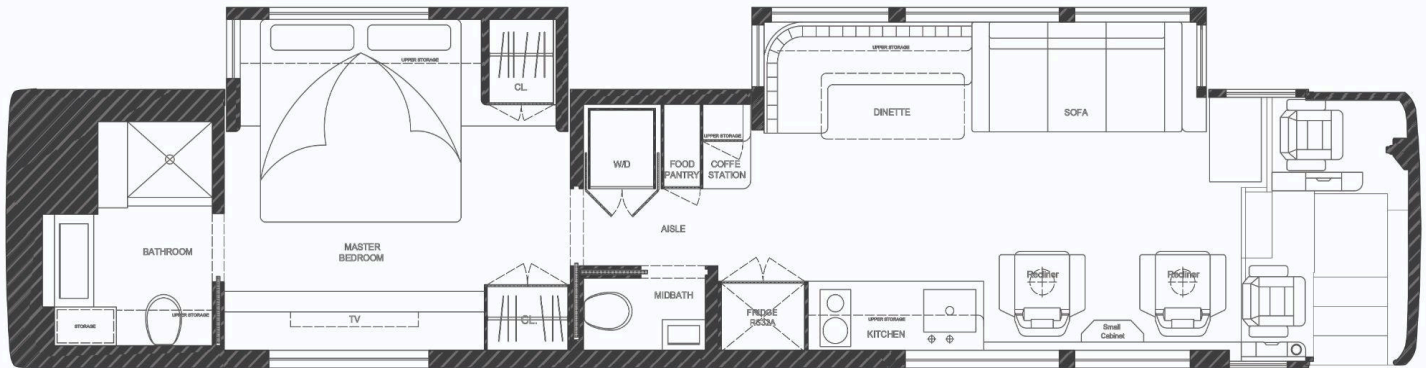

# 2027 LOKI Coach DOUBLE SLIDE LC026 Build Sheet

L O K I

C O A C H

THE MOTORCOACH STORE

### Chassis Specifications

2026 Prevost H3-45 VIP  
Engine Volvo D13 500 HP & 1850 Ft. Lb.  
Valid Self-Leveling Suspension  
Overall Length - 45 Ft.  
Wheelbase - 313.4 In.  
Underfloor Storage - 505 Cu. Ft.  
Fuel Tank - 200 Gal  
Trailer Hitch Package (20,000 Lbs.)  
Prevost Electronic Stability Program  
Prevost Driver Assist - Line Departure Warning,  
Emergency Braking, Adaptable Cruise Control  
Automatic Fire Suppression System For Engine  
Compartment  
Tire Pressure Monitoring System  
LED Low & High Beam Headlight  
LED Lights In Engine Compartment  
E-Mirrors