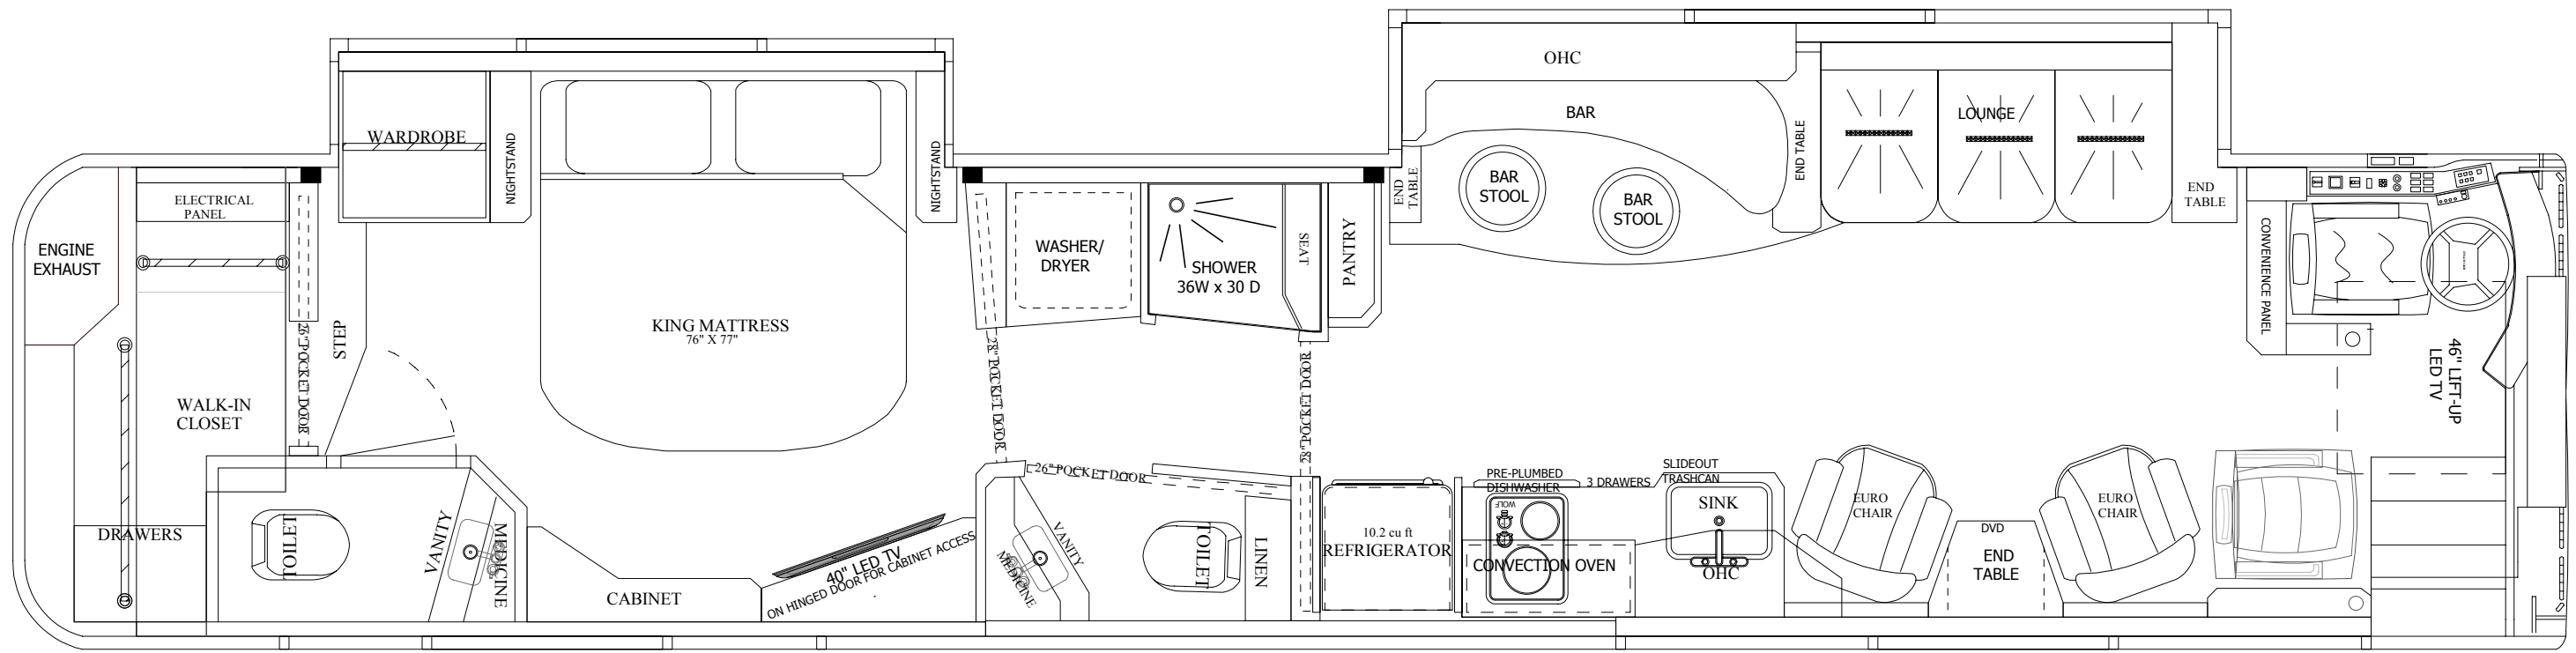

EMERALD COACH X-SUPER SLIDE

X-5922 SUPER SLIDE

1000 Airport Road
P.O. Box 154
Stephenville, Texas - 76401
(877) 688-5299
(254) 968-5733

DEALER: ----
 CUSTOMER: EMERARLD
 DRAWING NUMBER: 091815-1
 COACH NUMBER: 5915
 ENGINEERING: Jonathan Chaine
 SALES: Cindy Skinner

APPROVED FOR PRODUCTION

DRAWN BY: JONATHAN CHAINE
 DATE: 09/18/2015

NUMBER	REVISIONS	APPROVED BY
01	JC - 18-SEP-15	
02	FS - 14-JUL-16	
	FINAL	

This Drawing and/or its Design in Whole or Part is the Property of OUTLAW CONVERSIONS. It is Not to be Copied or Reproduced in any Manner Without Specific Written Permission of OUTLAW CONVERSIONS.