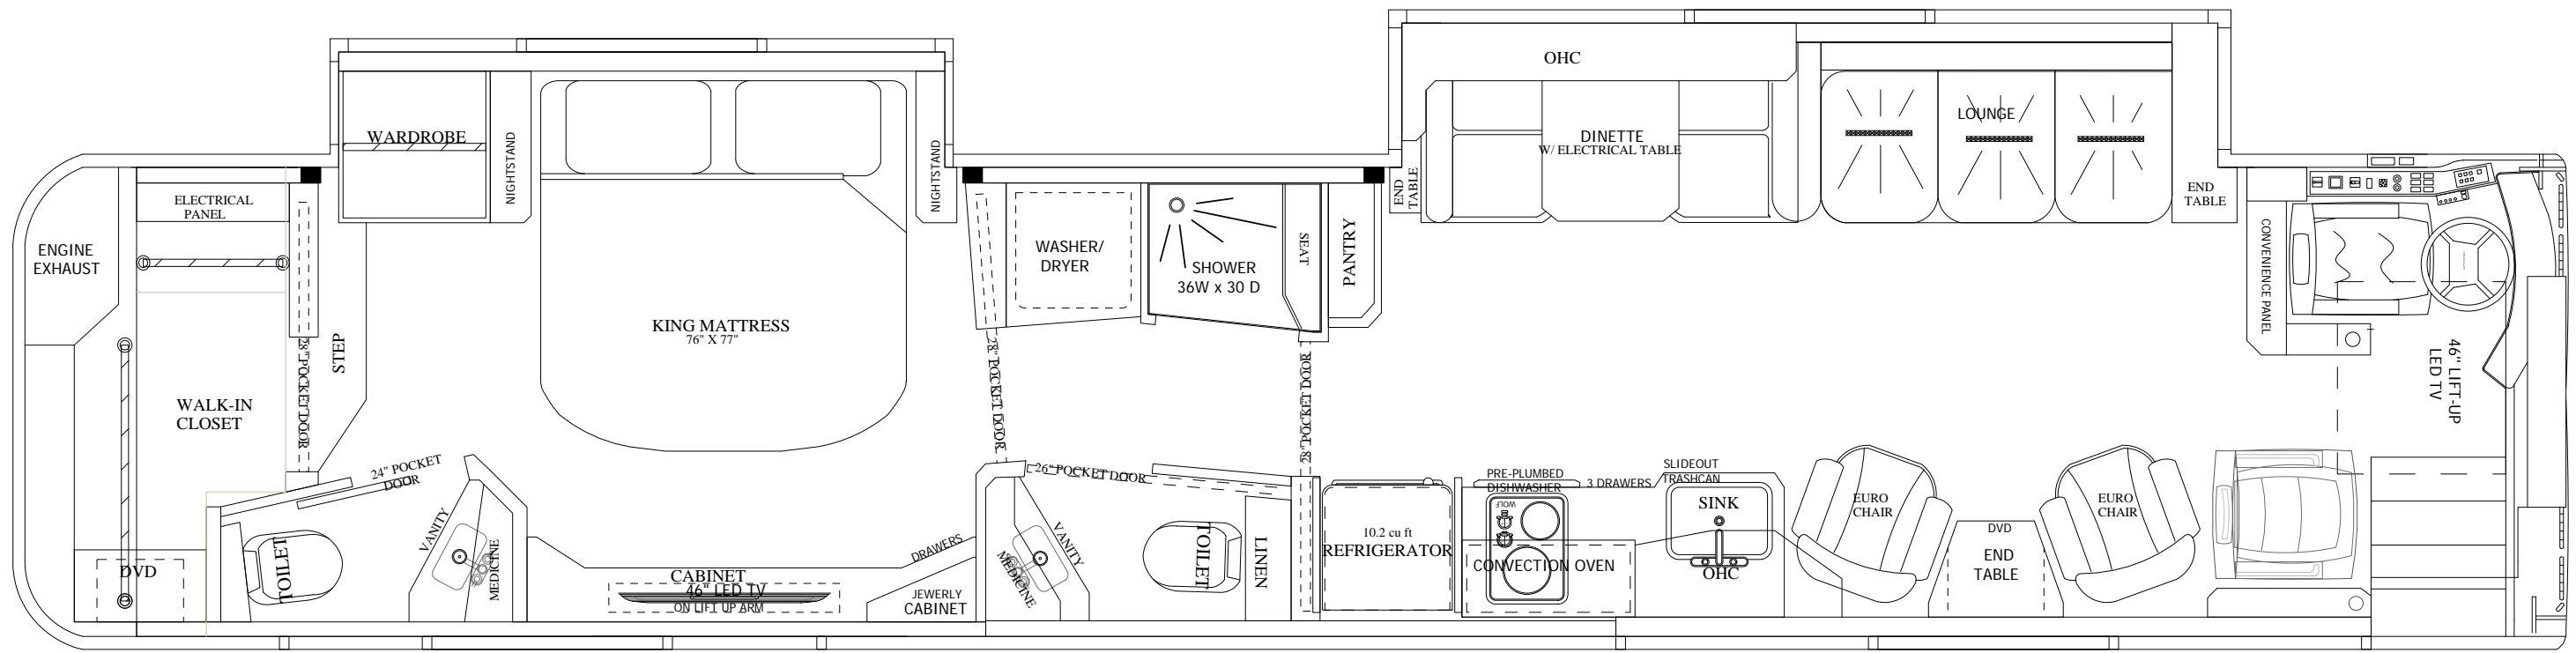

EMERALD COACH X-SUPER SLIDE

**X-5915
SUPER SLIDE**

1000 Airport Road
P.O. Box 154
Stephenville, Texas - 76401
(877) 688-5299
(254) 968-5733

DEALER: ----	
CUSTOMER: EMERARLD	
DRAWING NUMBER: 072915-1	
COACH NUMBER: 5915	
ENGINEERING: Jonathan Chaine	
SALES: Cindy Skinner	
APPROVED FOR PRODUCTION	
DRAWN BY: JONATHAN CHAINE	
DATE: 07/29/15	
This Drawing and/or its Design in Whole or Part is the Property of OUTLAW CONVERSIONS. It is Not to be Copied or Reproduced in any Manner Without Specific Written Permission of OUTLAW CONVERSIONS.	